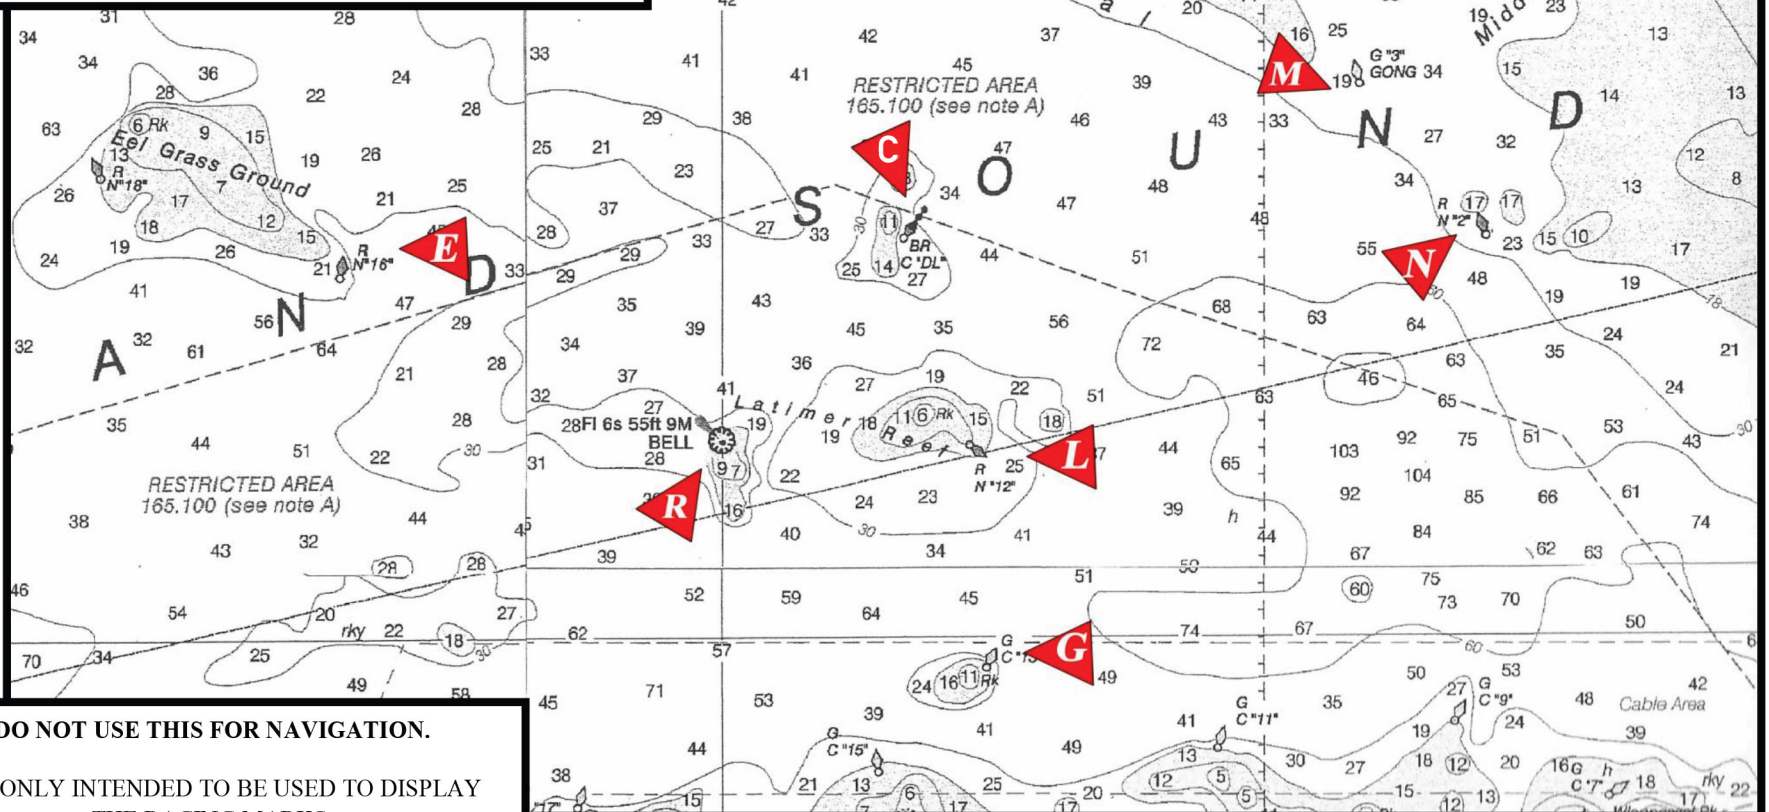

## Baldwin Yacht Club

### LATIMER REEF COURSE SYMBOLS AND MARKS

- C BR C "DL" north of Latimer Reef
- E R N "16" at east end of Eel Grass Ground
- G G C "13" south of Latimer Reef
- L R N "12" Latimer Reef
- M G "3" Gong west of Middle Ground
- N R N "2" southwest of Middle Ground
- S RG N "SP" at Stonington Point

**DO NOT USE THIS FOR NAVIGATION.**

IT IS ONLY INTENDED TO BE USED TO DISPLAY THE RACING MARKS.